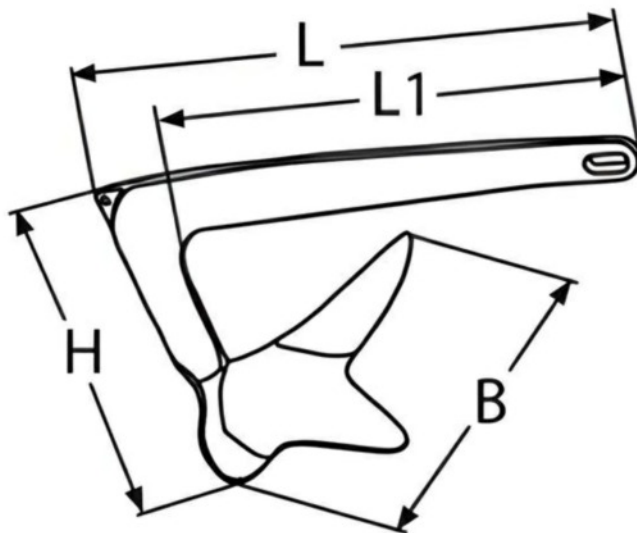

## BRUCE ANCHOR

Kg	CODE	L	L1	H	B
1	SKU93422	260	210	100	170
2	SKU93424	345	280	135	230
5	SKU93426	470	375	180	300
7.5	SKU93428	540	430	220	360
10	SKU93430	580	460	230	390
15	SKU93432	665	530	260	440
20	SKU93434	640	510	260	500

Notes : Dimensions are a guide and may vary slightly. Pls check with us for dimension critical applications.

If Break (BL), Safe working load (SWL) or Working load limit (WLL) are shown:  
This is a guide only. (Do not use for lifting unless it is a certified lifting product)