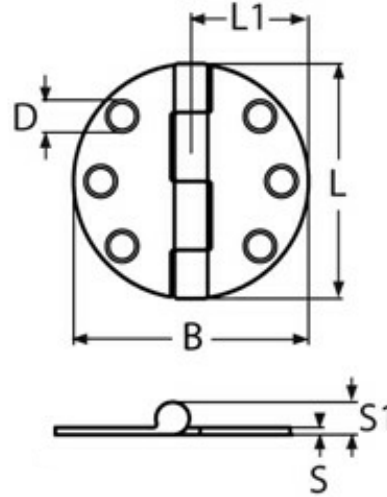

Covered Hinge Round

Code	L	L1	B	D	S	S1
5175-A4	65	32.5	65	7.5	2	9

COVERED HINGE ROUND

Easy installation and sleek finish. Made from high quality stainless steel ensuring fantastic corrosion resistance.

MATERIAL	A4 STAINLESS
MATERIAL TYPE	316 STAINLESS STEEL
FINISH	POLISHED