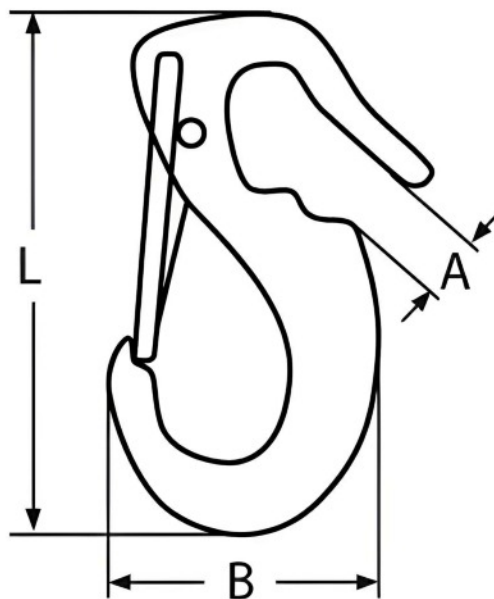

## KNOCK ON SPRING HOOK

SIZE L	CODE	A	B	BL/Kg
50	SKU49940	6.5	25	250
55	SKU49942	9	30	300
65	SKU49944	11	35	550

Notes : Dimensions are a guide and may vary slightly. Pls check with us for dimension critical applications.  
 If Break (BL), Safe working load (SWL) or Working load limit (WLL) are shown:  
 This is a guide only. (Do not use for lifting unless it is a certified lifting product)

### KNOCK ON SPRING HOOK

Knock on spring hook or snap hank, use these for sail attachment. Appropriate for use on stainless forestays. Enables durable attachment of the luff of the sail. Available in sizes 50mm, 55mm and 65mm, where the size refers to the overall length. Select a size according to the stay diameter of the sail.