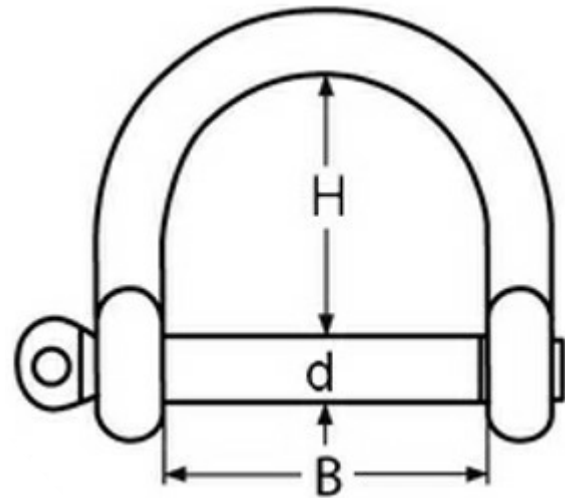

Dee shackle - wide type

Code	d	H	B	Weight (g)	BL kg
SKU0918	5	20	25	19	750
SKU0919	6	33	24	29	1350
SKU0920	8	31	26	61	2500
SKU0921	10	55	41	140	3350
SKU0922	12	66	50	170	4000

Notes : Dimensions are a guide and may vary slightly. Pls check with us for dimension critical applications.
 If Break (BL), Safe working load (SWL) or Working load limit (WLL) are shown:
 This is a guide only. (Do not use for lifting unless it is a certified lifting product)

Wide Dee shackle

This type of Dee Shackle has a much wider body than a standard Dee Shackle. This lends it to use with webbing, or can hold larger ropes of chain. The screw pin fitting is a basic type that allows. Easy fitting with basic tools or by hand. Hand tightening is only recommended as a temporary fix, it is prudent to tool tighten the pin. The hole in the pin allows fitting of wire to help prevent loosening of the pin.

MATERIAL TYPE	A4 STAINLESS
FINISH	POLISHED

ADVANTAGES

- Wider opening than usual Dee shackle.
- Quick and easy to use with screw pin fitting