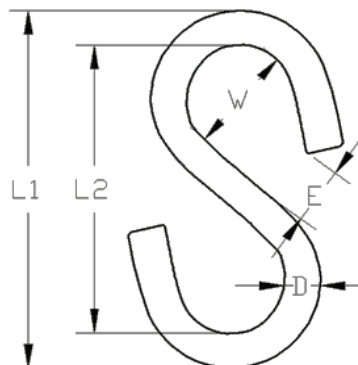

S hook

Code	D	L1	L2	E	W	Weight (g)
SKU9113	3	30	24	4	9	4
SKU9115	4	40	32	6	12	8
SKU9117	5	50	40	8	15	16
SKU9119	6	60	48	9	17	24
SKU9121	8	80	64	12	24	61

Notes : Dimensions are a guide and may vary slightly. Pls check with us for dimension critical applications.
 If Break (BL), Safe working load (SWL) or Working load limit (WLL) are shown:
 This is a guide only. (Do not use for lifting unless it is a certified lifting product)

S HOOK

Our S hooks are perfect as quick chain connectors or for hanging baskets or butchery items etc. The large range of sizes gives enough choice for the small S hooks to be inconspicuous or the large ones to be used for suspending big items. It is easy to bend the smaller hooks to form a closed loop at one or both ends. Suitable for marine or food industry use.