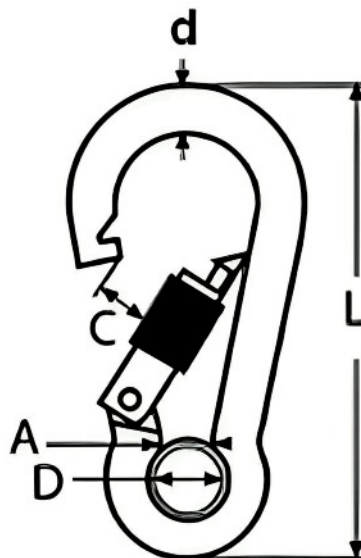

SNAP HOOK WITH SCREW LOCK & EYELET

SIZE (d)	CODE	WEIGHT (g)	A	L	C	D
5	SKU4974	17	7.5	50	7	9
6	SKU4976	30	7.5	60	8	10
8	SKU4978	68	8	80	9	13
10	SKU4980	125	10	100	10	16
11	SKU4982	190	11	120	15	18

Notes : Dimensions are a guide and may vary slightly. Pls check with us for dimension critical applications.
 If Break (BL), Safe working load (SWL) or Working load limit (WLL) are shown:
 This is a guide only. (Do not use for lifting unless it is a certified lifting product)

SNAP HOOK WITH SCREW LOCK & EYELET

Snaphooks or Carabiners, are one of the quickest fit, most versatile fasteners. With a spring-loaded gate that opens inwards.

And the added security of a screw lock. Can be operated single-handedly. Fantastic for marine applications as they are made in 316 Stainless Steel. Not advised for climbing purposes. Available in sizes 5-11mm.