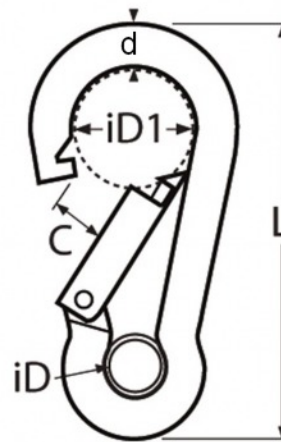

## Snap hook with eyelet

Code	d	L	iD	iD1	C	BL kg	Weight (g)
SKU4440	5	50	6	15	8	390	16
SKU4480	6	60	7	18	9	500	27
SKU4520	7	70	9	21	9	550	44
SKU4540	8	80	10	24	9	640	66
SKU4570	10	100	13	30	12	870	126
SKU4575	11	120	14	36	16	1000	155

Notes : Dimensions are a guide and may vary slightly. Pls check with us for dimension critical applications.  
 If Break (BL), Safe working load (SWL) or Working load limit (WLL) are shown:  
 This is a guide only. (Do not use for lifting unless it is a certified lifting product)

### Snap hook or Carbine hook with an eyelet or thimble

Snap hooks or Carabiners, are one of the quickest fit, most versatile fasteners. With a spring-loaded gate that opens inwards. This type has a thimble that holds rope or wire securely in place.