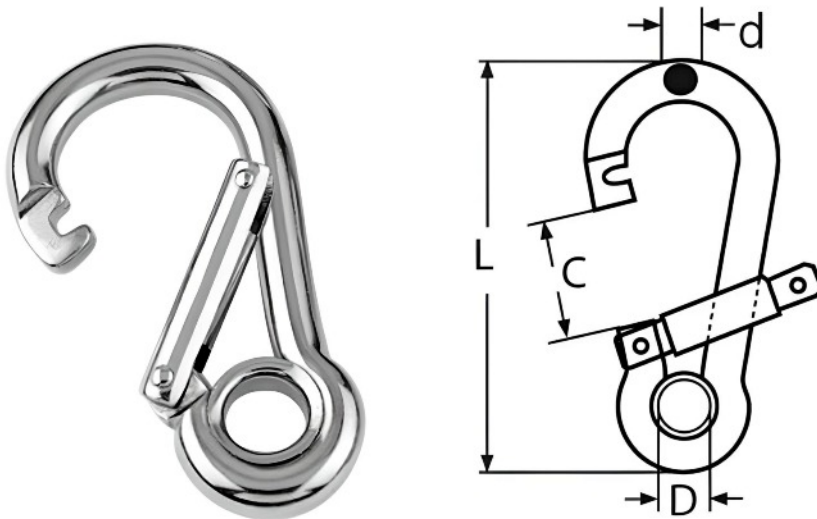

# SNAP HOOK WITH WIDE OPENING AND EYELET

SIZE d	CODE	L	C	D	BL/Kg
8	SKU49924	80	19	10	800
10	SKU49926	100	22	14	1200
11	SKU49928	120	26	17	2000

Notes : Dimensions are a guide and may vary slightly. Pls check with us for dimension critical applications.  
 If Break (BL), Safe working load (SWL) or Working load limit (WLL) are shown:  
 This is a guide only. (Do not use for lifting unless it is a certified lifting product)

## SNAP HOOK WITH WIDE OPENING AND EYELET

These spring hooks have an extra large opening so that extra diameter rope can be used. They have a captive eye which hold rope, shackle, wire or any other similar item in position.

## ADVANTAGES

- Strong & durable
- Easy opening mechanism
- A4 Stainless steel