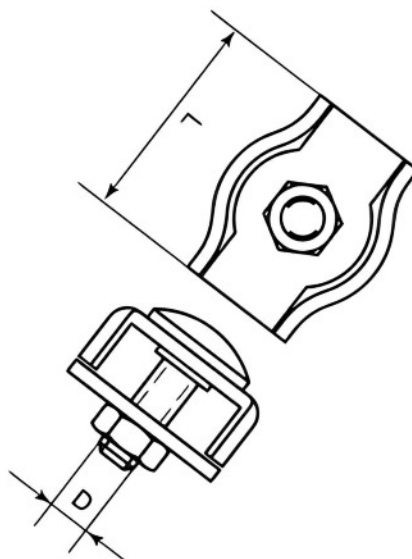

SIMPLEX ROPE CLIP

SIZE (WIRE)	CODE	WEIGHT (g)	L	D
2(2)	SKU3520	6	15	M4
3(2.5)	SKU3540	6	16	M4
4(3)	SKU3560	11	18.5	M5
5(4)	SKU3580	19	19	M6
6(5)	SKU3600	28	23	M6

Notes : Dimensions are a guide and may vary slightly. Pls check with us for dimension critical applications.
 If Break (BL), Safe working load (SWL) or Working load limit (WLL) are shown:
 This is a guide only. (Do not use for lifting unless it is a certified lifting product)

SIMPLEX ROPE CLIP

Simplex Wire Rope Clip. These wire rope clips are used where very little tension is applied to the assembly. The single fixing point makes them quick and easy to assemble. Unscrew the Hex nut a little, Place the wire into either side of the body and then tighten the hex nut.