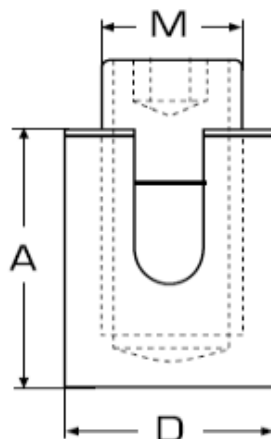

Wire rope cross clamp

Size (wire)	Code	Weight (g)	A	D	M
2	SKU3730	20	18	17	M10
3	SKU3732	24	19	17	M10
4	SKU3734	36	21	20	M12
5	SKU3736	36	23	20	M12
6	SKU3738	58	25	20	M12

Notes : Dimensions are a guide and may vary slightly. Pls check with us for dimension critical applications.
 If Break (BL), Safe working load (SWL) or Working load limit (WLL) are shown:
 This is a guide only. (Do not use for lifting unless it is a certified lifting product)

WIRE ROPE CROSS CLAMP

These items are often used in Trellis applications. Perfect for bracing the horizontal to vertical wire components of the trellis/plant trainer. See before and after photos

BEFORE

AFTER