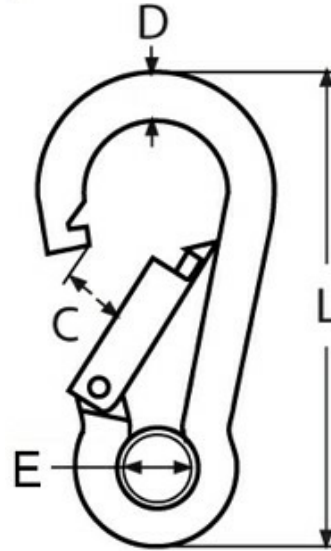

BLACK COATED SNAP HOOK WITH EYELET - BZP STEEL

CODE	D	WEIGHT (g)	L	C	E
604-6-BL	6	27	60	8	8
604-8-BL	8	66	80	9	9
604-10-BL	10	126	100	14	12

Notes : Dimensions are a guide and may vary slightly. Pls check with us for dimension critical applications.
 If Break (BL), Safe working load (SWL) or Working load limit (WLL) are shown:
 This is a guide only. (Do not use for lifting unless it is a certified lifting product)

BLACK COATED SNAP HOOK WITH EYELET - BZP STEEL

Carabiner hooks with a sleek black finish. Ideal for applications in theaters and installations for hanging signs.

MATERIAL TYPE	BZP
FINISH	BLACK

ADVANTAGES