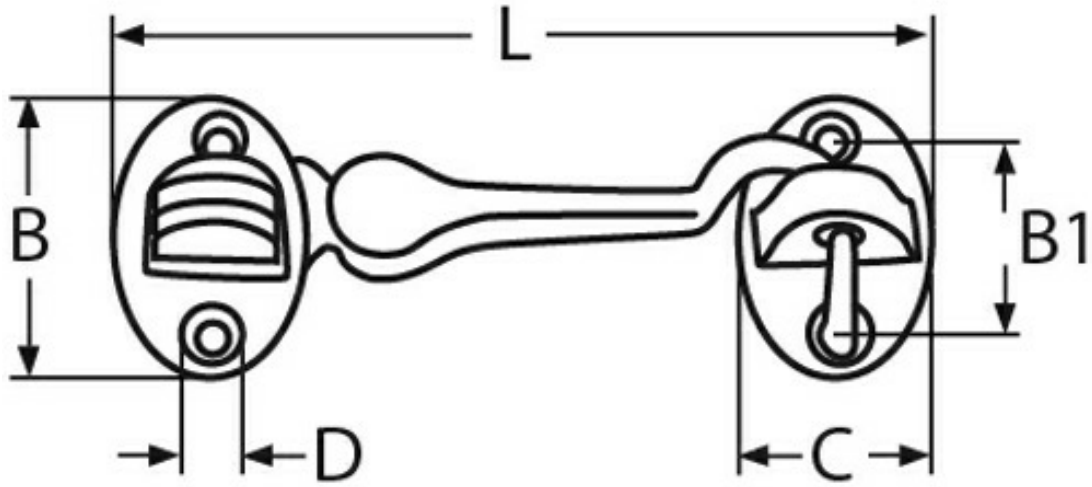

STEEL GEAR

DOOR HOOK (TWIN CATCH)

**Includes extra
catch**

DOOR HOOK - LUXURY

This door hook is beautifully made in cast Stainless and finished with polishing. No joints or seams are shown, making it suitable for any “high end” application. It has 2 degrees of freedom, making it easy to secure the hook into the catch. It also has a second catch that can be secured to another mounting surface allowing the door to be held in separate positions.

MATERIAL	
MATERIAL TYPE	A4 STAINLESS
FINISH	Investment cast/polished

ADVANTAGES

- Will not rust - even on the coast.
- Very strong
- Countersunk holes ready for fixing

DATASHEET

SPECIFICATION :

Code	L	B	B1	C	D	Weight (g)
CABH1-A4	102	37	26.5	25	4.1	103