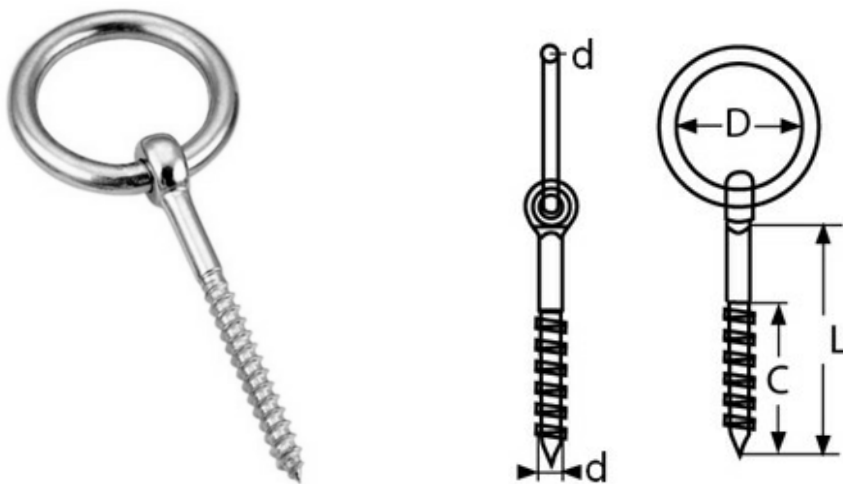

## Eyebolt With Ring

Code	d	L	C	D
5265-4-A4	4	45	30	25
5265-5-A4	5	50	35	30
5265-6-A4	6	60	40	30
5265-8-A4	8	80	55	50
5265-10-A4	10	100	65	60
5265-12-A4	12	120	80	75

Notes : Dimensions are a guide and may vary slightly. Pls check with us for dimension critical applications.  
 If Break (BL), Safe working load (SWL) or Working load limit (WLL) are shown:  
 This is a guide only. (Do not use for lifting unless it is a certified lifting product)

### EYEBOLT WITH RING

Made from 316 stainless steel for excellent corrosion resistance. Ring can be used for a wide range of applications such as commercial, displays and home DIY.

MATERIAL	STAINLESS STEEL
MATERIAL TYPE	316 STAINLESS STEEL
FINISH	POLISHED