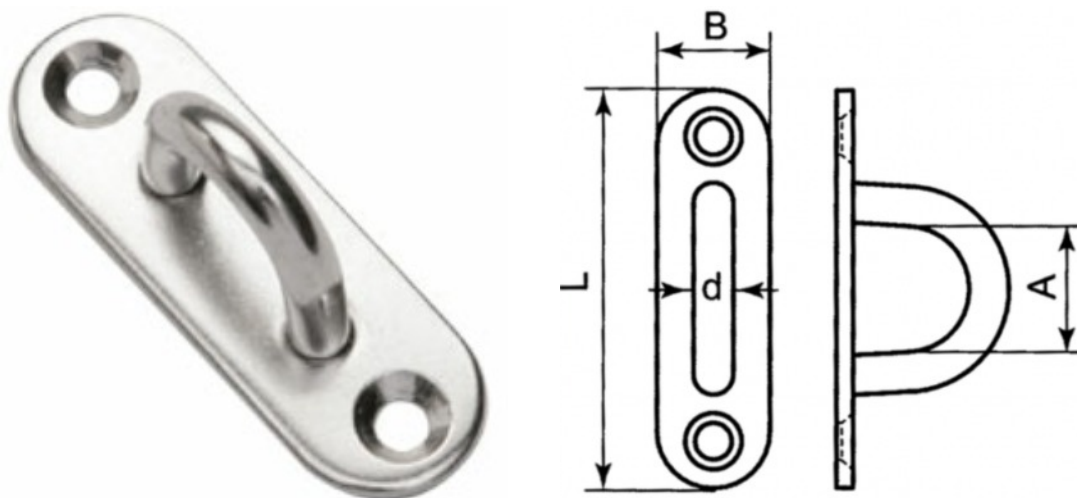

OVAL EYEPLATE

Size (d)	Code	Weight (g)	B	L	A	Hole Ø
5	SKU6280	19	15	45	14	4
6	SKU6320	34	20	60	16	5
8	SKU6340	68	26	80	20	6
9	SKU6345	69	36	100	26	6.5

Notes : Dimensions are a guide and may vary slightly. Pls check with us for dimension critical applications.
 If Break (BL), Safe working load (SWL) or Working load limit (WLL) are shown:
 This is a guide only. (Do not use for lifting unless it is a certified lifting product)

Oval Eye Plates can be used for various applications such as fixing chain, wire and ropes to walls and posts.
 Made from 316 stainless steel so you know you're guaranteed durability. Four sizes available.