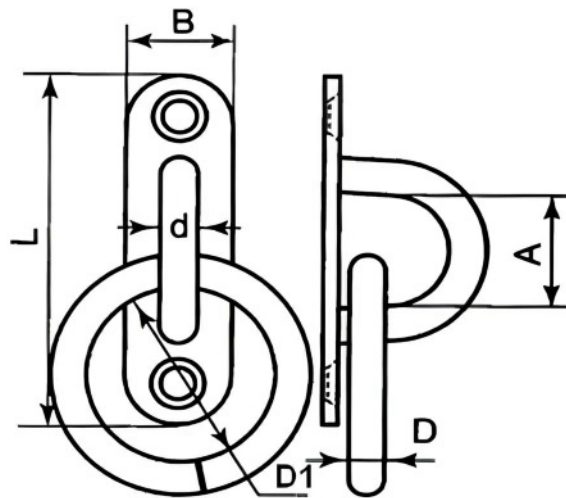

OVAL EYEPLATE WITH RING

SIZE (d)	CODE	L	D1	D	A	B	HOLE SIZE
5	SKU6490	45	30	5	11	15	4
6	SKU6492	60	40	6	14	20	5
8	SKU6494	80	50	8	19	26	6
9	SKU6496	100	60	9	24	32	8

Notes : Dimensions are a guide and may vary slightly. Pls check with us for dimension critical applications.

If Break (BL), Safe working load (SWL) or Working load limit (WLL) are shown:
This is a guide only. (Do not use for lifting unless it is a certified lifting product)

OVAL EYEPLATE WITH RING

Oval Eye Plate With Ring. These are the same sizes as our standard oval eyeplate range, but have the added advantage of a large ring, enabling fixing of larger items such as rope. Available in Sizes 5mm, 6mm, 8mm and 9mm. Or small, medium, large and extra large.