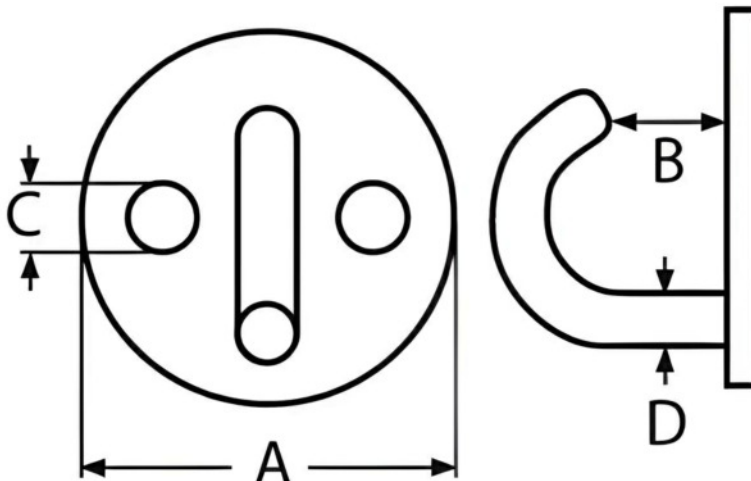

ROUND EYEPLATE WITH HOOK

SIZE (d)	CODE	WEIGHT (g)	A	B	C	D
5	SKU6185	24	33	8	4.5	5
6	SKU6186	38	40	12	4.5	6
8	SKU6187	68	50	14	5.5	8

Notes : Dimensions are a guide and may vary slightly. Pls check with us for dimension critical applications.
 If Break (BL), Safe working load (SWL) or Working load limit (WLL) are shown:
 This is a guide only. (Do not use for lifting unless it is a certified lifting product)

ROUND EYEPLATE WITH HOOK

Round Eyeplate with hook available in 3 sizes : 5mm, 6mm and 8mm (where size refers to the diameter of the hoop). These are manufactured from A4 stainless steel. They have 2 countersunk fixing points. The hook is open at the top allowing for easy removal of items - for example, chain barriers.