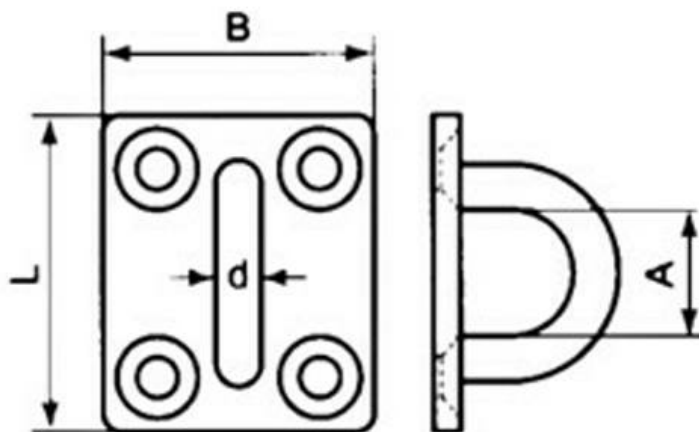

STEEL GEAR

EYEPLATE SQUARE A4

DATASHEET

**STEELGEAR.CO.UK
UNIT 9 THESIGER CLOSE
WORTHING
BN11 2RN**

**www.steelgear.co.uk
info@steelgear.co.uk**

SPECIFICATION :

EYE PLATE SQUARE A4

Square Eye Plates can be used for various applications such as fixing chain, wire and ropes to walls and posts. Made from 316 stainless steel so you know you're guaranteed durability. Four sizes available and five different styles.

MATERIAL	A4 STAINLESS
MATERIAL TYPE	A4 / 316 STAINLESS
FINISH	Polished
NOTES	N/A

ADVANTAGES

- 4 securing points
- Will not rust - 316 marine grade stainless
- Highly durable

DIMENSIONS (mm)

Code	d	B	L	A	Hole	Weight (g)
<i>EPSQ-5-A4</i>	5	30	35	16	4.5	28
<i>EPSQ-6-A4</i>	6	35	40	20	4.5	38
<i>EPSQ-8-A4</i>	8	40	50	23	5.5	66
<i>EPSQ-10-A4</i>	10	50	60	26	6.2	137

Notes about load limits where shown

This product has a welded hoop, therefore a WLL (Working Load Limit) is not specified.