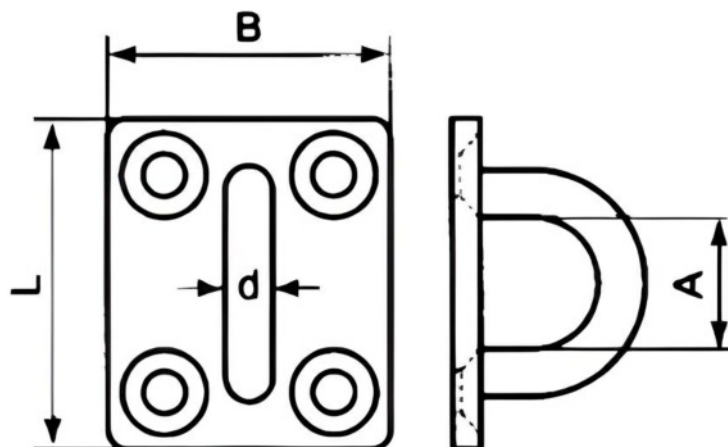

## SQUARE EYEPLATE

SIZE (d)	CODE	WEIGHT (g)	B	L	A	HOLE
5	SKU5960	28	30	35	16	4.5
6	SKU6000	38	35	40	20	4.5
8	SKU6010	66	40	50	23	5.5

Notes : Dimensions are a guide and may vary slightly. Pls check with us for dimension critical applications.  
 If Break (BL), Safe working load (SWL) or Working load limit (WLL) are shown:  
 This is a guide only. (Do not use for lifting unless it is a certified lifting product)

## SQUARE EYEPLATE

Square eyeplates manufactured from A2 stainless steel. They have four fixing points which ensures a strong holding force. Many tethering and hanging applications can be achieved. Often used to secure chain to posts, for example. Sometimes referred to as boat deck plates or mooring plates. Available in sizes (where size refers to the diameter of the hoop) 5mm, 6mm and 8mm.