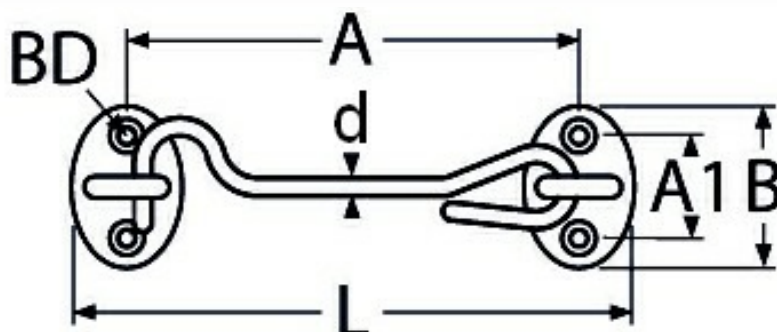

## CABIN HOOK / GATE HOOK

Code	L	A	A1	B	D	BD	Weight (g)
CABH3-50-A4	68	46	20	33	4.4	4.5	40
CABH3-70-A4	93	71	20	33	4.4	4.5	42
CABH3-90-A4	121	99	20	33	4.4	4.5	44

Notes : Dimensions are a guide and may vary slightly. Pls check with us for dimension critical applications.

If Break (BL), Safe working load (SWL) or Working load limit (WLL) are shown:  
This is a guide only. (Do not use for lifting unless it is a certified lifting product)

### CABIN HOOK or GATE HOOK WITH MOUNTING PLATES

Door latch or gate hook for holding gates, cupboards or doors in position. A variety of sizes to suit your application. This door hook is a cheap and simple method of providing a stay for your doors that won't rust - even on the coast.