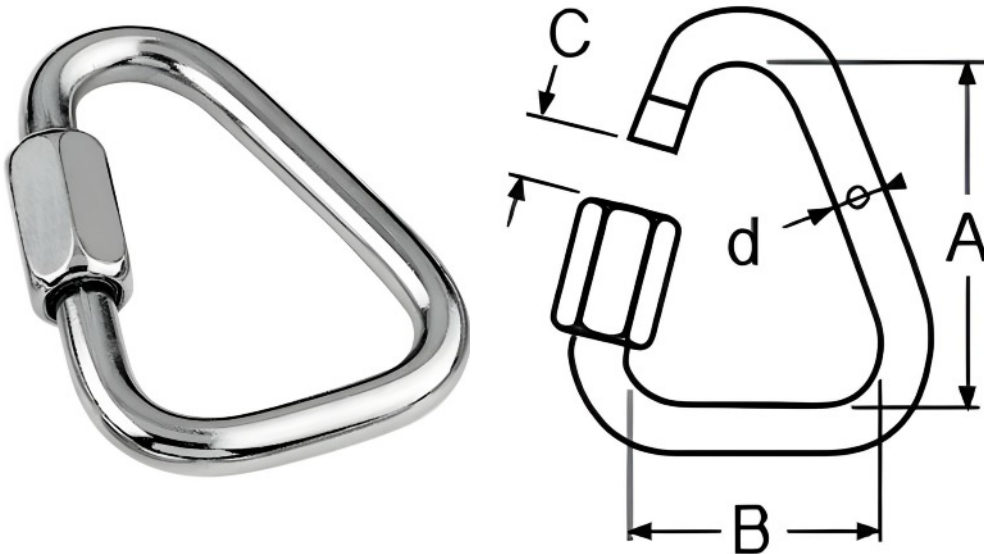

## DELTA QUICK LINK

SIZE (d)	CODE	WEIGHT (g)	C	A	B	WLL (Kg)
4	SKU5708	15	5.5	31	26	150
5	SKU5710	25	6	38	30	240
6	SKU5712	40	7	44	34	340
8	SKU5714	88	9	56	39	600
10	SKU5716	156	12	66	46	750

Notes : Dimensions are a guide and may vary slightly. Pls check with us for dimension critical applications  
 If Break (BL), Safe working load (SWL) or Working load limit (WLL) are shown:  
 This is a guide only. (Do not use for lifting unless it is a certified lifting product)

### DELTA QUICK LINK

This type of quick link can be used with webbing or to hold 3 items. Can be used with sail shades where the screw allows removal of the connecting item. The gate is locked closed by screwing the hex connector.