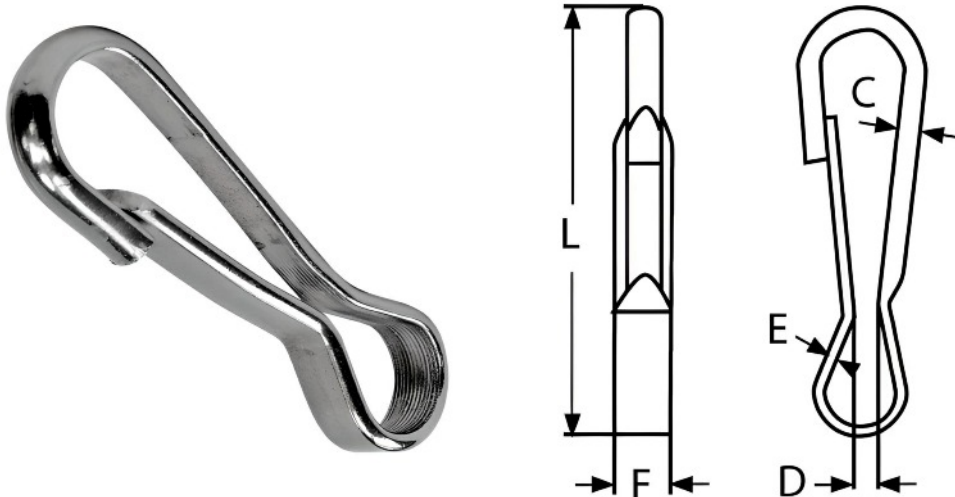

SIMPLEX SPRING HOOK

| SIZE L | CODE | D | E | F |
|--------|----------|------|-----|-----|
| 30 | SKU49980 | 5.6 | 1.4 | 3.6 |
| 40 | SKU49982 | 8.2 | 1.5 | 5 |
| 50 | SKU49984 | 9.2 | 2.4 | 6.3 |
| 60 | SKU49986 | 11.3 | 3 | 7.1 |

Notes : Dimensions are a guide and may vary slightly. Pls check with us for dimension critical applications.
 If Break (BL), Safe working load (SWL) or Working load limit (WLL) are shown:
 This is a guide only. (Do not use for lifting unless it is a certified lifting product)

SIMPLEX SPRING HOOK

Simplex spring hook, sometimes called dog clips or wim wom hooks are a very simple way of attaching attaching ropes or leads to rings. The large size choice of 30mm, 40mm, 50mm and 60mm, where the size is the length, gives many possibilities for other applications other than pets.