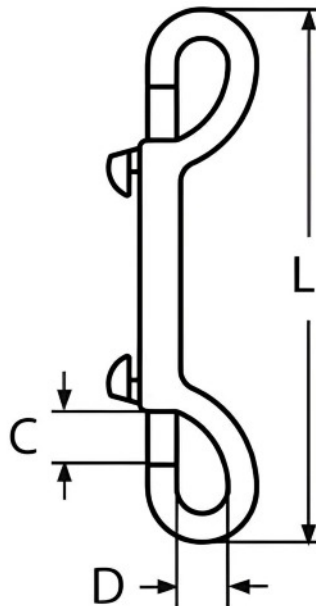

DOUBLE END BOLT SNAP HOOK

SIZE L	CODE	WEIGHT (g)	E	D	WLL
90	SKU5186	44	6	6	N/A
100	SKU5188	60	10	10	N/A
120	SKU5190	84	12	11	N/A

Notes : Dimensions are a guide and may vary slightly. Pls check with us for dimension critical applications.
 If Break (BL), Safe working load (SWL) or Working load limit (WLL) are shown:
 This is a guide only. (Do not use for lifting unless it is a certified lifting product)

DOUBLE END BOLT SNAP HOOK

Double end Bolt Snap Hook, often referred to as trigger dog lead hooks. Both ends have a trigger that easy easy to pull to open with one hand. The spring loaded action keeps the trigger hook closed. Manufactured in A4 marine grade stainless for use in the harshest coastal or chemical environments. Sizes available are 90mm long, 100mm long and 120mm long