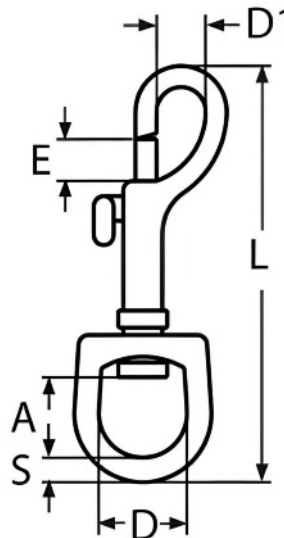

SWIVEL BOLT SNAP HOOK

SIZE L	CODE	WEIGHT (g)	H	E	D	D1	WLL
64	SKU5175	20	10	6	11	3	N/A
80	SKU5177	30	13	8	13	4	N/A
87	SKU5179	60	16	9	16	5	N/A
90	SKU5182	62	19	9	19	5	N/A
120	SKU5184	115	33	14	33	6	N/A

Notes : Dimensions are a guide and may vary slightly. Pls check with us for dimension critical applications.
 If Break (BL), Safe working load (SWL) or Working load limit (WLL) are shown:
 This is a guide only. (Do not use for lifting unless it is a certified lifting product)

SWIVEL BOLT SNAP HOOK

Swivel Bolt Snap Hooks are most often seen on dog leads and bag straps. They are easy to use single-handedly, and durable even in harsh marine environments,

which makes them perfect for watersports and diving. Available in 4 sizes. Made from 316 Stainless Steel.