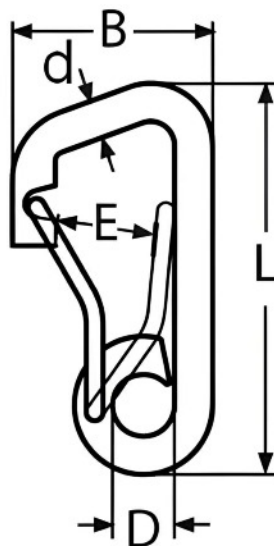

SPRING HOOK WITH BOW

SIZE <i>d</i>	CODE	<i>D</i>	<i>B</i>	<i>L</i>	<i>E</i>	BL/Kg
6	SKU49810	7	35	61	10	600
8	SKU49812	11	48	81	13	1600
10	SKU49814	13	58	102	15	2500
12	SKU49816	16	70	122	21	3000
16	SKU49818	25	97	165	27	3300

Notes : Dimensions are a guide and may vary slightly. Pls check with us for dimension critical applications.

If Break (BL), Safe working load (SWL) or Working load limit (WLL) are shown:
This is a guide only. (Do not use for lifting unless it is a certified lifting product)

SPRING HOOK WITH BOW

This spring hook or snap hook features a wire spring snap closing gate. This ensures a secure connection.

MATERIAL TYPE	A4 STAINLESS
FINISH	POLISHED

ADVANTAGES

- Strong & durable
- Spring gate
- A4 Stainless steel