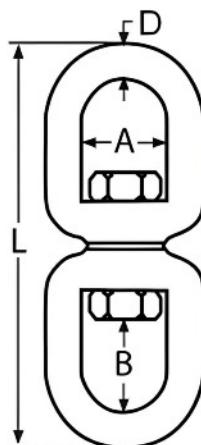

SWIVEL EYE TO EYE

SIZE	CODE	WEIGHT (g)	D	L	B	A	WLL
5	SKU3920	32	5	59	14	13	175
6	SKU3960	54	6	65	15	14	275
8	SKU4000	141	8	90	21	19	500
10	SKU4040	238	10	115	26	23	700
13	SKU4050	605	13	154	36	33	1300
16	SKU4060	1100	16	188	45	39	2400
19	SKU4070	2250	19	223	50	41	4000

Notes : Dimensions are a guide and may vary slightly. Pls check with us for dimension critical applications.
 If Break (BL), Safe working load (SWL) or Working load limit (WLL) are shown:
 This is a guide only. (Do not use for lifting unless it is a certified lifting product)