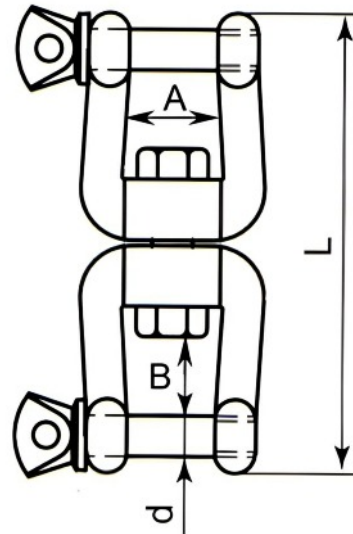

SWIVEL JAW TO JAW

SIZE	CODE	WEIGHT (g)	d	L	B	A	WLL
5	SKU4240	38	5	59	9	10	175
6	SKU4280	68	6	66	11	12	275
8	SKU4320	160	8	94	15	16	500
10	SKU4360	310	10	118	20	20	700
13	SKU4370	680	13	152	25	26	1300
16	SKU4380	1280	16	180	32	32	2400
19	SKU4390	2050	19	229	38	38	4000

Notes : Dimensions are a guide and may vary slightly. Pls check with us for dimension critical applications.
 If Break (BL), Safe working load (SWL) or Working load limit (WLL) are shown:
 This is a guide only. (Do not use for lifting unless it is a certified lifting product)

SWIVEL JAW TO JAW

Jaw and Jaw Swivels in marine grade stainless - A4 steel. Connect items to either end of the swivel. The swivel rotates to prevent twisting. For example: Punch bag in a gym, anchor chain, suspended (egg) chair. The pins simply unscrew.